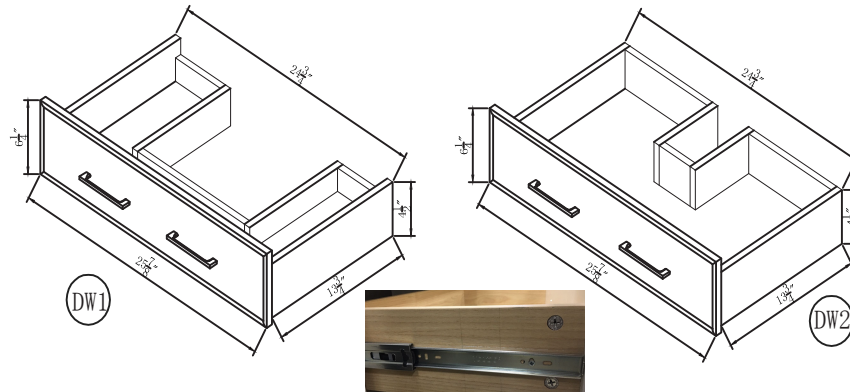

Top view

Back view

Side view

Front view

U drawer

Drawer Interior Size

DWG. NO.:

MODEL NO.:

VF19030GR

ALTERATIONS

1

2

3

4

FOR PROPOSAL ONLY ALL DIMENSIONS TO BE VERIFIED

SCALE: