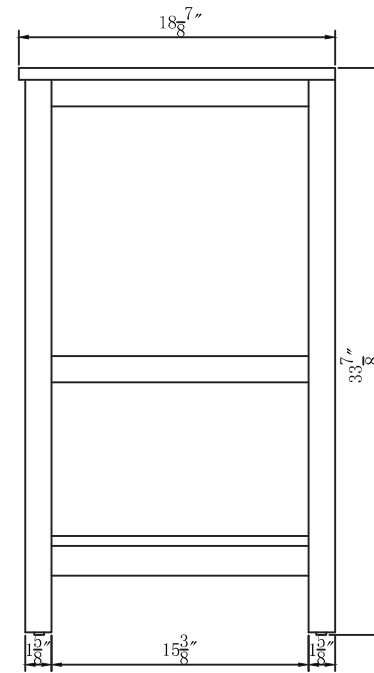

Top view

Back view

Side view

Front view

U drawer

Drawer Interior Size

DWG. NO.:

MODEL NO.:

VF19030GR

ALTERATIONS

1

2

3

4

FOR PROPOSAL ONLY ALL DIMENSIONS TO BE VERIFIED

SCALE: