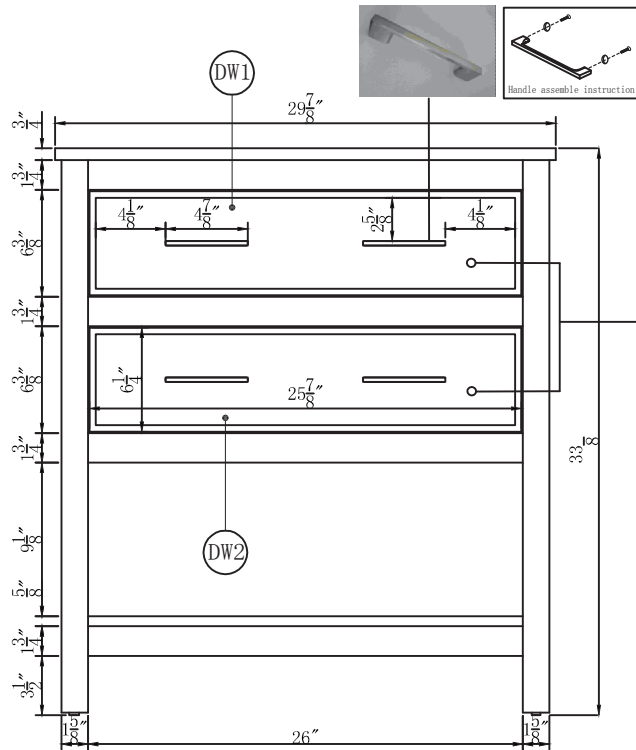

Top view

Back view

Side view

Front view

U drawer

Drawer Interior Size

DWG. NO.:

MODEL NO.:

VF19030GR

ALTERATIONS

1

2

3

4

FOR PROPOSAL ONLY ALL DIMENSIONS TO BE VERIFIED

SCALE: