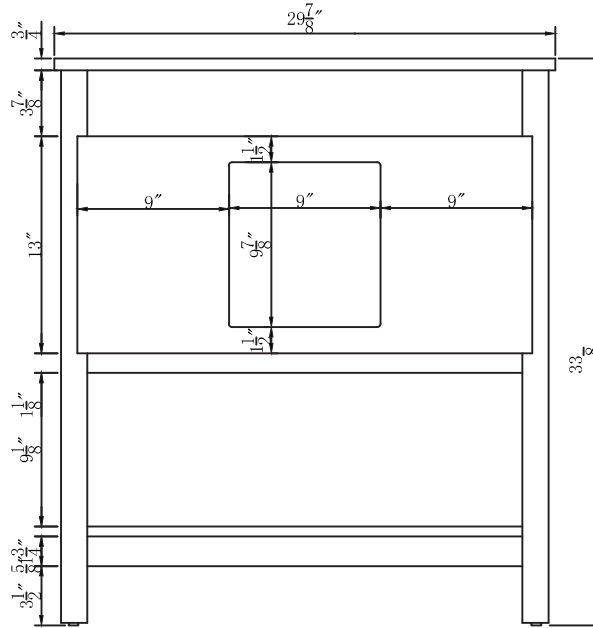

Top view

Back view

Side view

Front view

U drawer

Drawer Interior Size

DWG. NO.:

MODEL NO.:

VF19030GR

ALTERATIONS

1

2

3

4

FOR PROPOSAL ONLY ALL DIMENSIONS TO BE VERIFIED

SCALE: